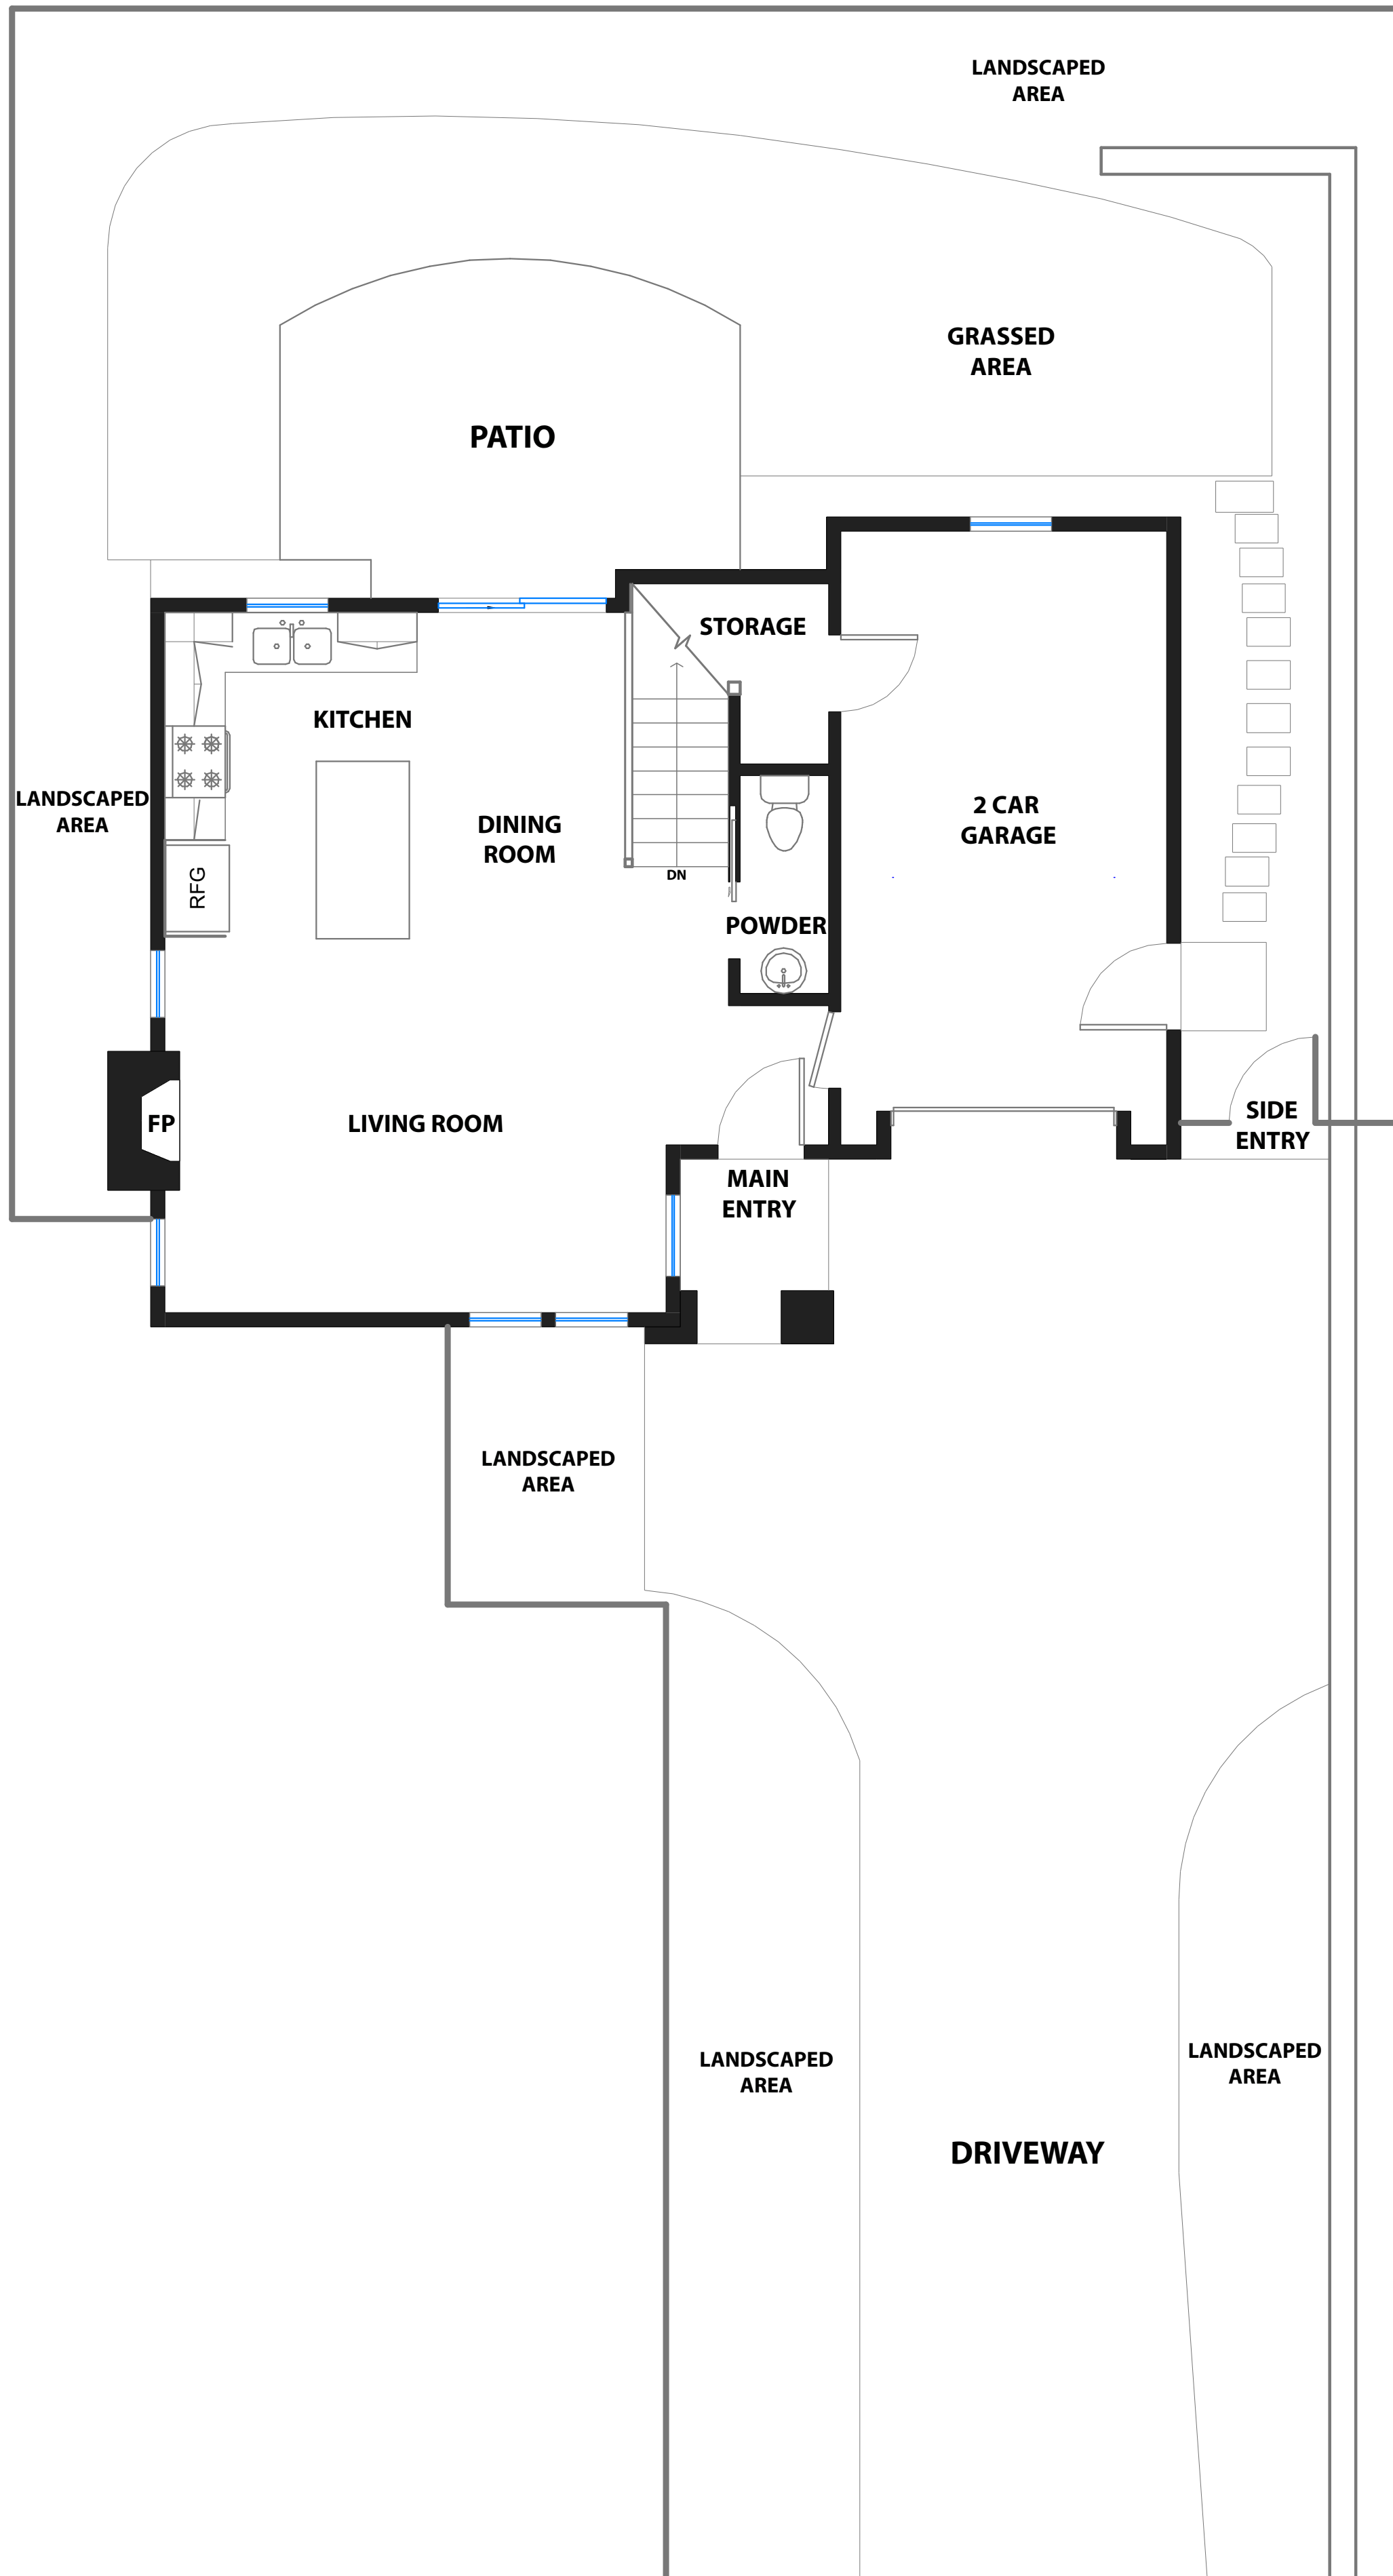

106 TOWNE TERRACE

LOS GATOS, CALIFORNIA

UPPER LEVEL

MAIN LEVEL

106 TOWNE TERRACE

LOS GATOS, CALIFORNIA

SITE PLAN

RENDERING BY OPEN HOMES PHOTOGRAPHY
ALL MEASUREMENTS ARE APPROXIMATE. WHILE DEEMED RELIABLE, NO INFORMATION
ON THESE FLOOR PLANS SHOULD BE RELIED UPON WITHOUT INDEPENDENT VERIFICATION.