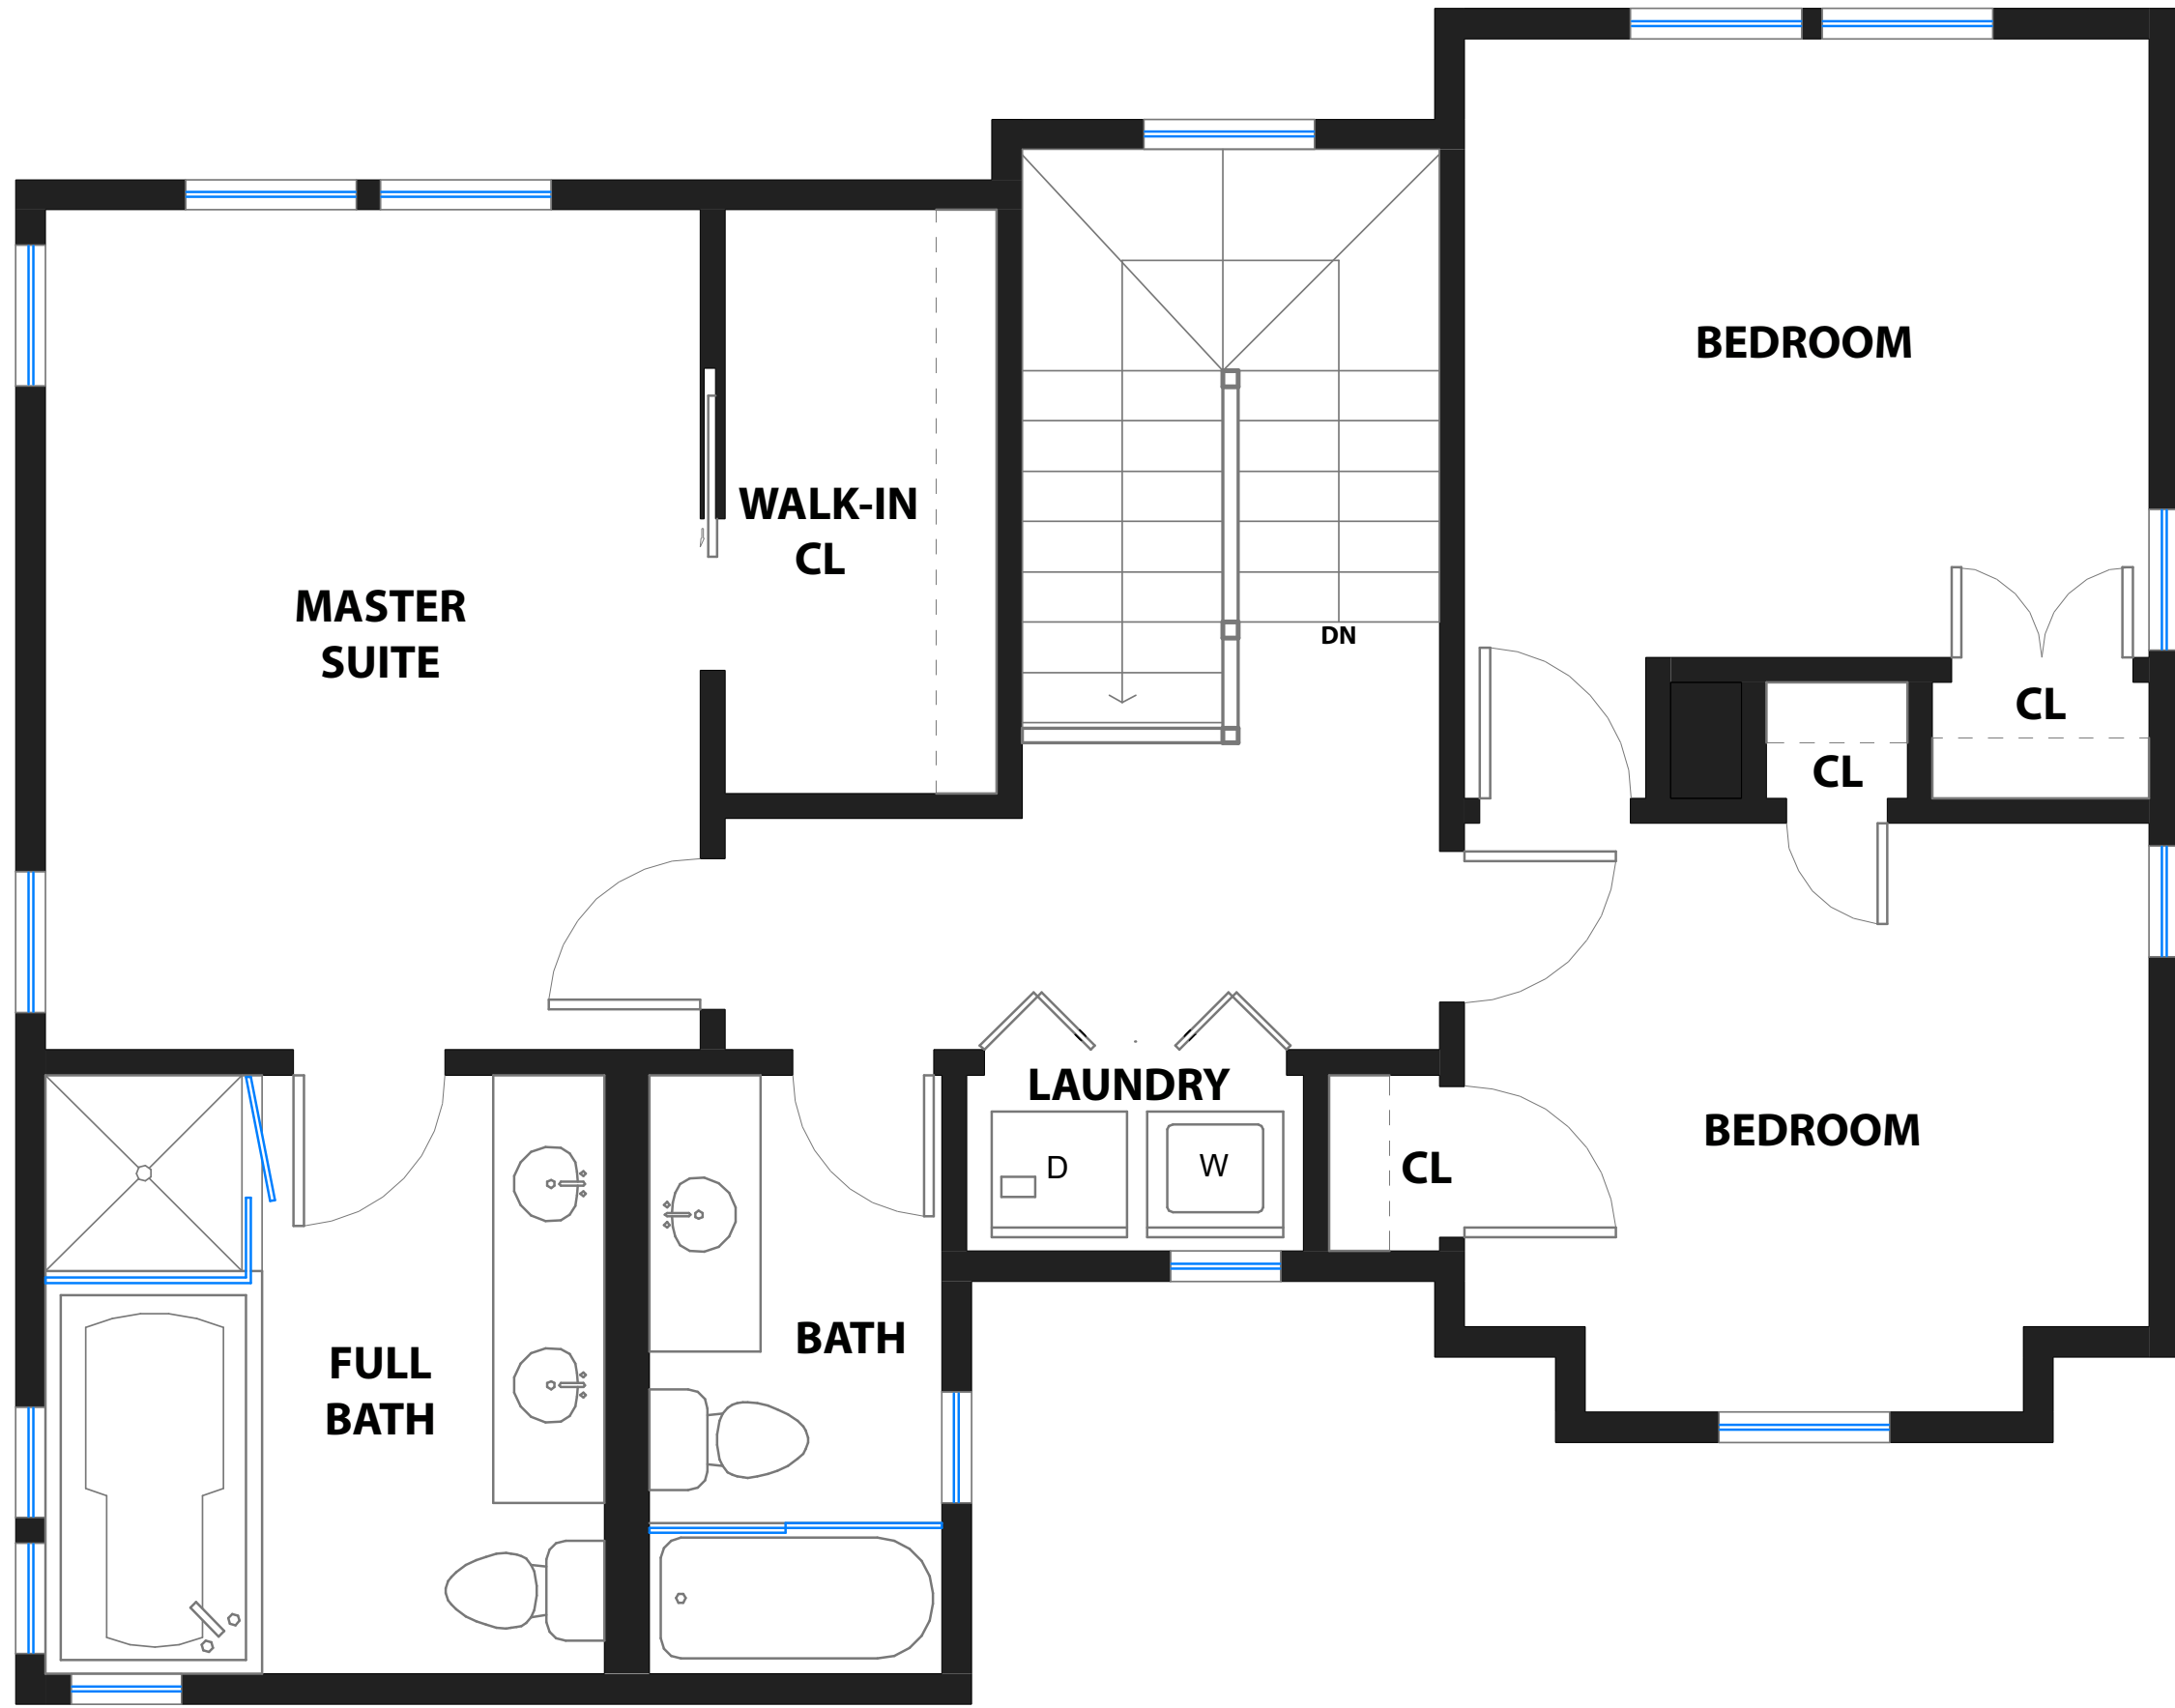

106 TOWNE TERRACE

LOS GATOS, CALIFORNIA

UPPER LEVEL

MAIN LEVEL

106 TOWNE TERRACE

LOS GATOS, CALIFORNIA

SITE PLAN

RENDERING BY OPEN HOMES PHOTOGRAPHY
ALL MEASUREMENTS ARE APPROXIMATE. WHILE DEEMED RELIABLE, NO INFORMATION
ON THESE FLOOR PLANS SHOULD BE RELIED UPON WITHOUT INDEPENDENT VERIFICATION.