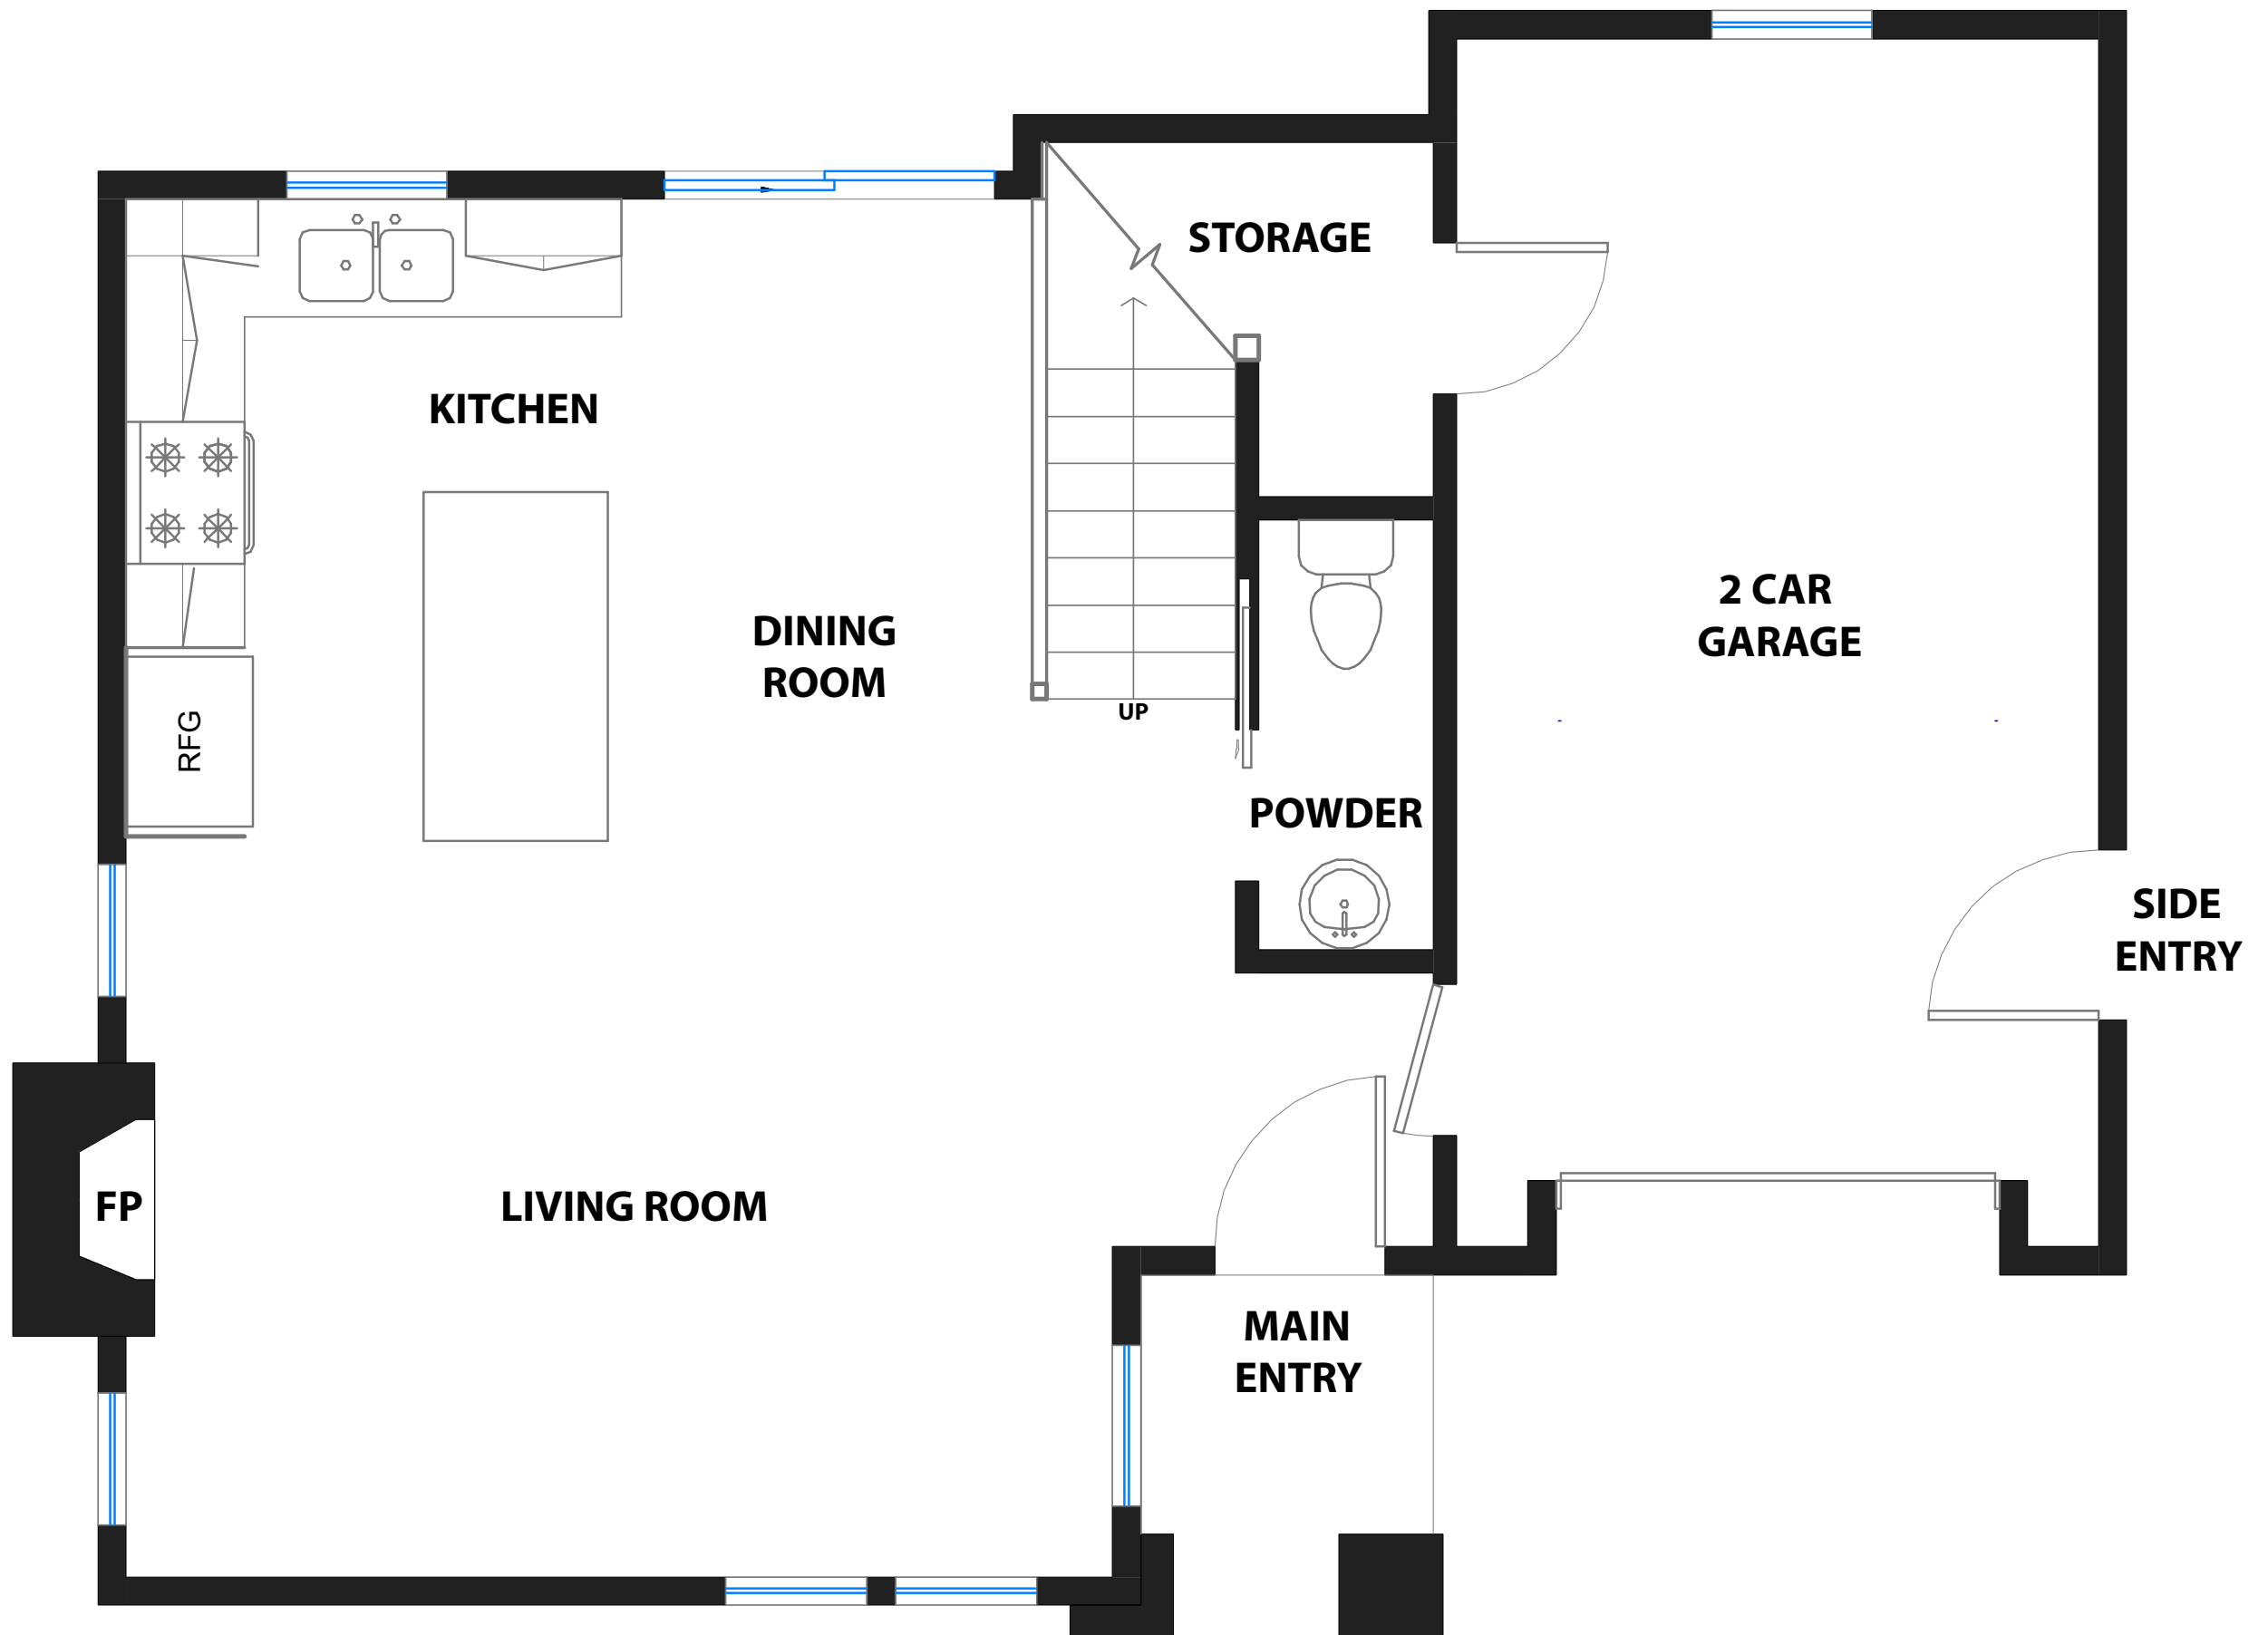

106 TOWNE TERRACE

LOS GATOS, CALIFORNIA

UPPER LEVEL

MAIN LEVEL

106 TOWNE TERRACE

LOS GATOS, CALIFORNIA

SITE PLAN

RENDERING BY OPEN HOMES PHOTOGRAPHY
ALL MEASUREMENTS ARE APPROXIMATE. WHILE DEEMED RELIABLE, NO INFORMATION
ON THESE FLOOR PLANS SHOULD BE RELIED UPON WITHOUT INDEPENDENT VERIFICATION.